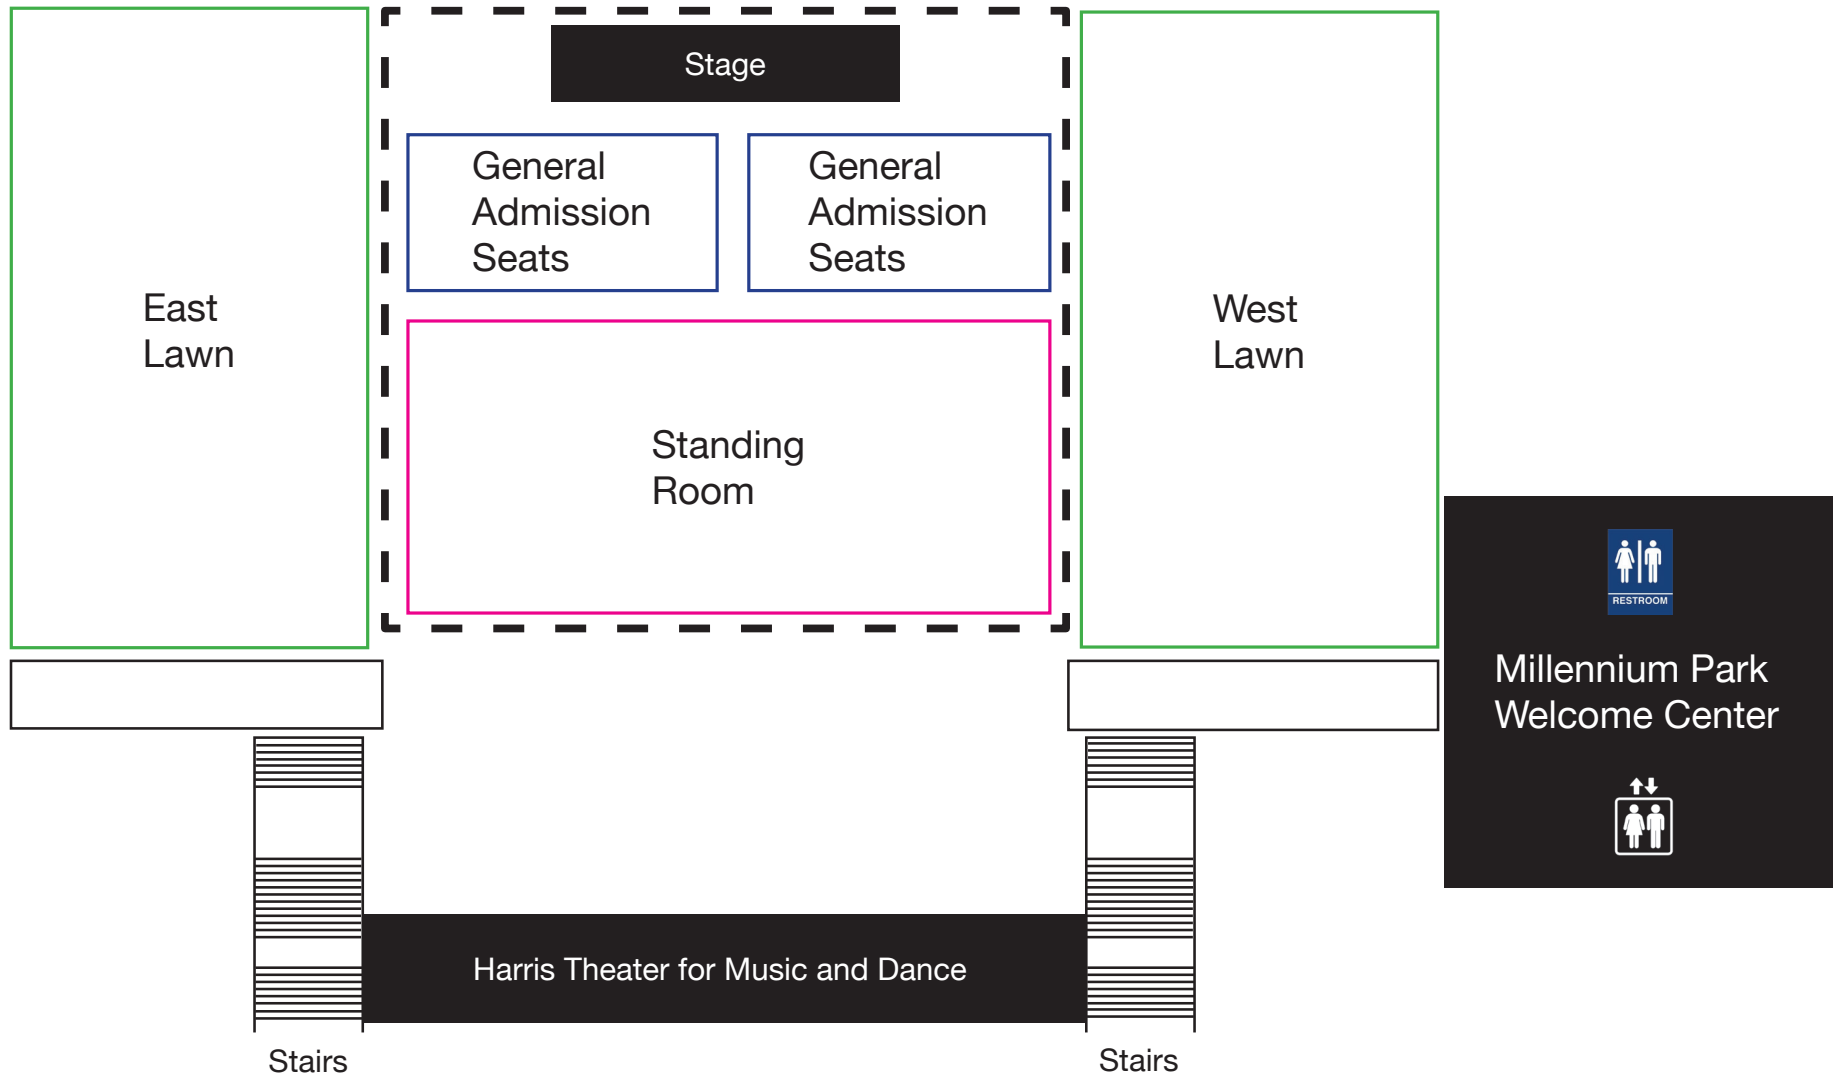

# Millennium Park Rooftop Terrace

**Key**

- Tent 
- Uncovered Lawn 
- GA Seats 
- Standing Room 

 RESTROOM

 Elevator

Randolph Drive