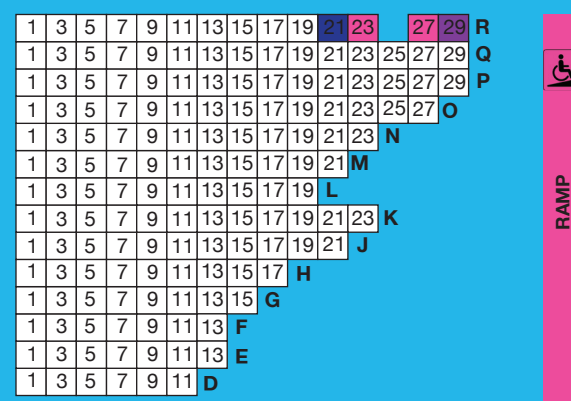

Level 3 - Upper Balcony Auditorium Entrances

UPPER BALCONY

Level 2 - Lower Balcony Auditorium Entrances

LOWER BALCONY

BALCONY

Level 1 - Orchestra Auditorium Entrances

ORCHESTRA STAGE

- Swing arm seats
- Wheelchair accessible seats
- Companion seats