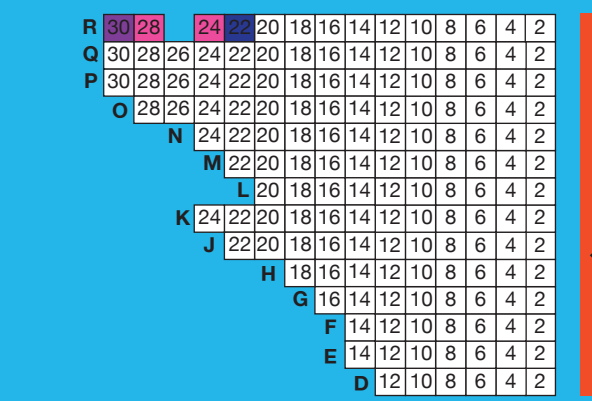

Level 3 - Upper Balcony Auditorium Entrances

UPPER BALCONY

Level 2 - Lower Balcony Auditorium Entrances

LOWER BALCONY

BALCONY

Level 1 - Orchestra Auditorium Entrances

ORCHESTRA STAGE

- Swing arm seats
- Wheelchair accessible seats
- Companion seats