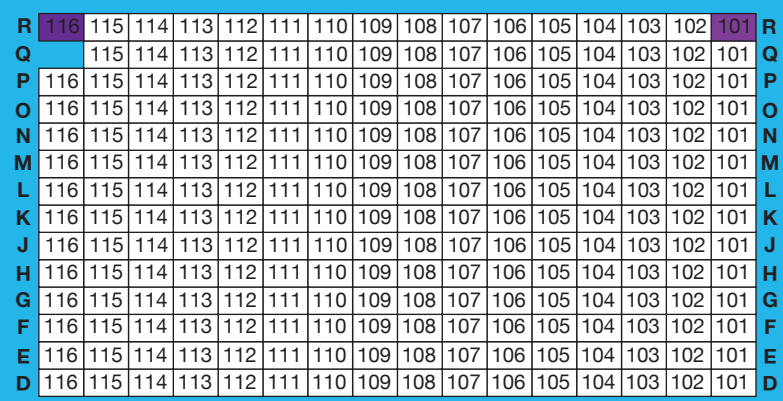

Level 3 - Upper Balcony Auditorium Entrances

UPPER BALCONY

Level 2 - Lower Balcony Auditorium Entrances

LOWER BALCONY

BALCONY

Level 1 - Orchestra Auditorium Entrances

ORCHESTRA STAGE

- Swing arm seats
- Wheelchair accessible seats
- Companion seats