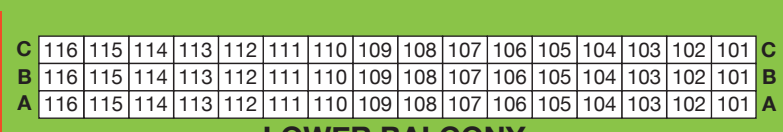

Level 3 - Upper Balcony Auditorium Entrances

UPPER BALCONY

Level 2 - Lower Balcony Auditorium Entrances

LOWER BALCONY

BALCONY

Level 1 - Orchestra Auditorium Entrances

ORCHESTRA STAGE

- Swing arm seats
- Wheelchair accessible seats
- Companion seats