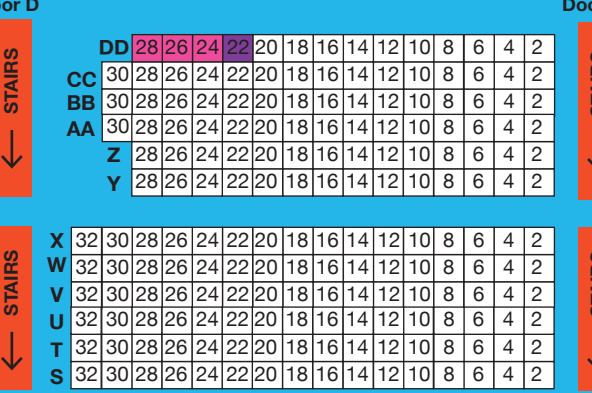

Level 3 - Upper Balcony Auditorium Entrances

UPPER BALCONY

Level 2 - Lower Balcony Auditorium Entrances

LOWER BALCONY

BALCONY

Level 1 - Orchestra Auditorium Entrances

ORCHESTRA STAGE

- Swing arm seats
- Wheelchair accessible seats
- Companion seats