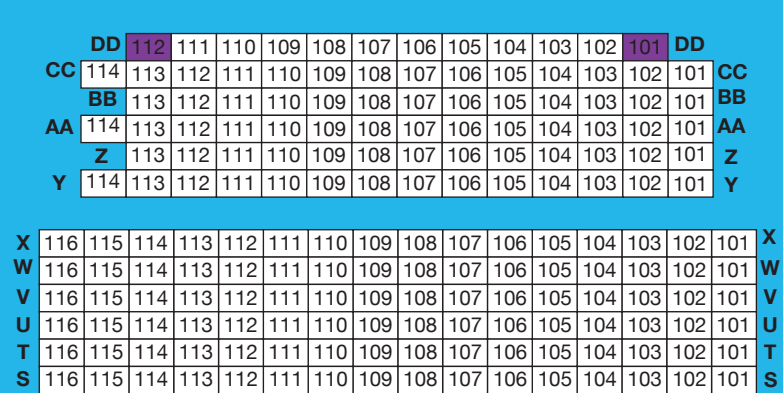

Level 3 - Upper Balcony Auditorium Entrances

UPPER BALCONY

Level 2 - Lower Balcony Auditorium Entrances

LOWER BALCONY

BALCONY

Level 1 - Orchestra Auditorium Entrances

ORCHESTRA STAGE

- Swing arm seats
- Wheelchair accessible seats
- Companion seats