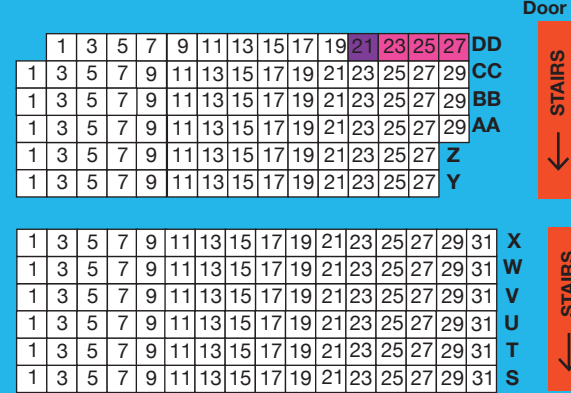

Level 3 - Upper Balcony Auditorium Entrances

UPPER BALCONY

Level 2 - Lower Balcony Auditorium Entrances

LOWER BALCONY

BALCONY

Level 1 - Orchestra Auditorium Entrances

ORCHESTRA STAGE

- Swing arm seats
- Wheelchair accessible seats
- Companion seats