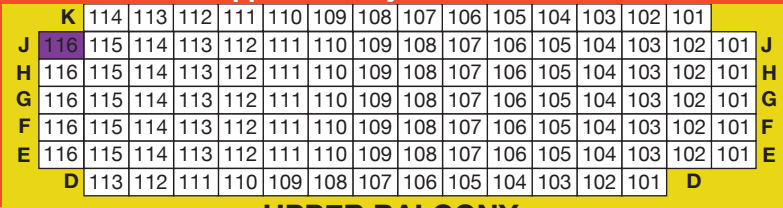

Level 3 - Upper Balcony Auditorium Entrances

UPPER BALCONY

Level 2 - Lower Balcony Auditorium Entrances

LOWER BALCONY

BALCONY

Level 1 - Orchestra Auditorium Entrances

ORCHESTRA STAGE

- Swing arm seats
- Wheelchair accessible seats
- Companion seats