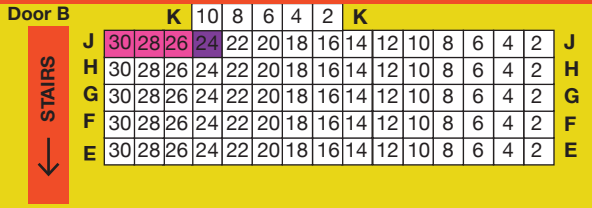

Level 3 - Upper Balcony Auditorium Entrances

UPPER BALCONY

Level 2 - Lower Balcony Auditorium Entrances

LOWER BALCONY

BALCONY

Level 1 - Orchestra Auditorium Entrances

ORCHESTRA STAGE

- Swing arm seats
- Wheelchair accessible seats
- Companion seats