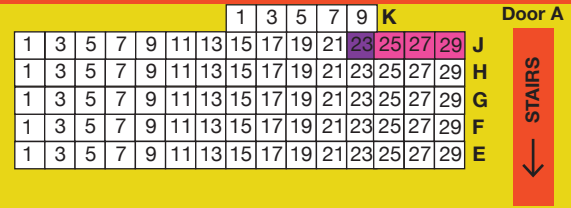

Level 3 - Upper Balcony Auditorium Entrances

UPPER BALCONY

Level 2 - Lower Balcony Auditorium Entrances

LOWER BALCONY

BALCONY

Level 1 - Orchestra Auditorium Entrances

ORCHESTRA STAGE

- Swing arm seats
- Wheelchair accessible seats
- Companion seats