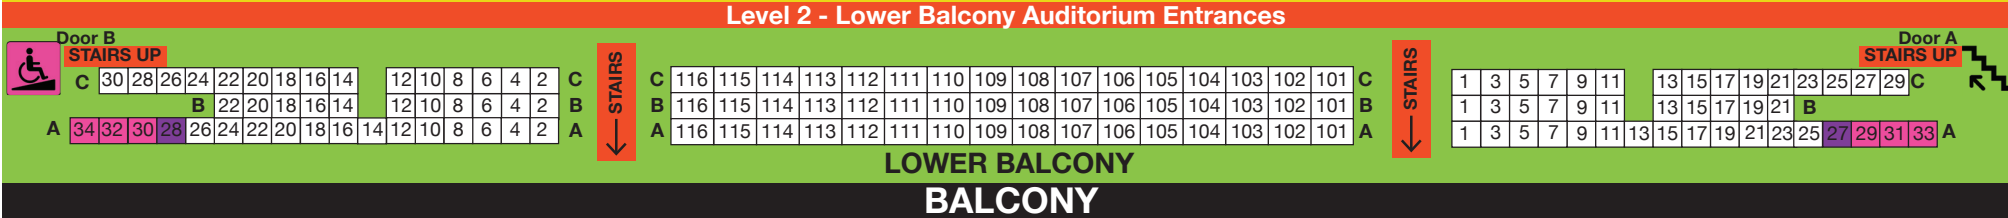

Row	Stair steps from Upper Balcony Auditorium Entrances
K	3 up
J	N/A
H	3 down
G	6 down
F	9 down
E	12 down
D	15 down

Row	Stair steps from Lower Balcony Auditorium Entrances
C	9 up, 3 down
B	9 up, 6 down
A	N/A

Row	Stair steps from Orchestra Auditorium Entrances
DD	N/A
CC	3 down
BB	6 down
AA	9 down
Z	12 down
Y	15 down
X	18 down
W	21 down
V	24 down
U	27 down
T	30 down
S	33 down
R	35 down
Q	36 down
P	37 down
O	38 down
N	39 down
M	40 down
L	41 down
K	42 down
J	43 down
H	44 down
G	45 down
F	46 down
E	47 down
D	48 down
C	48 down
B	48 down