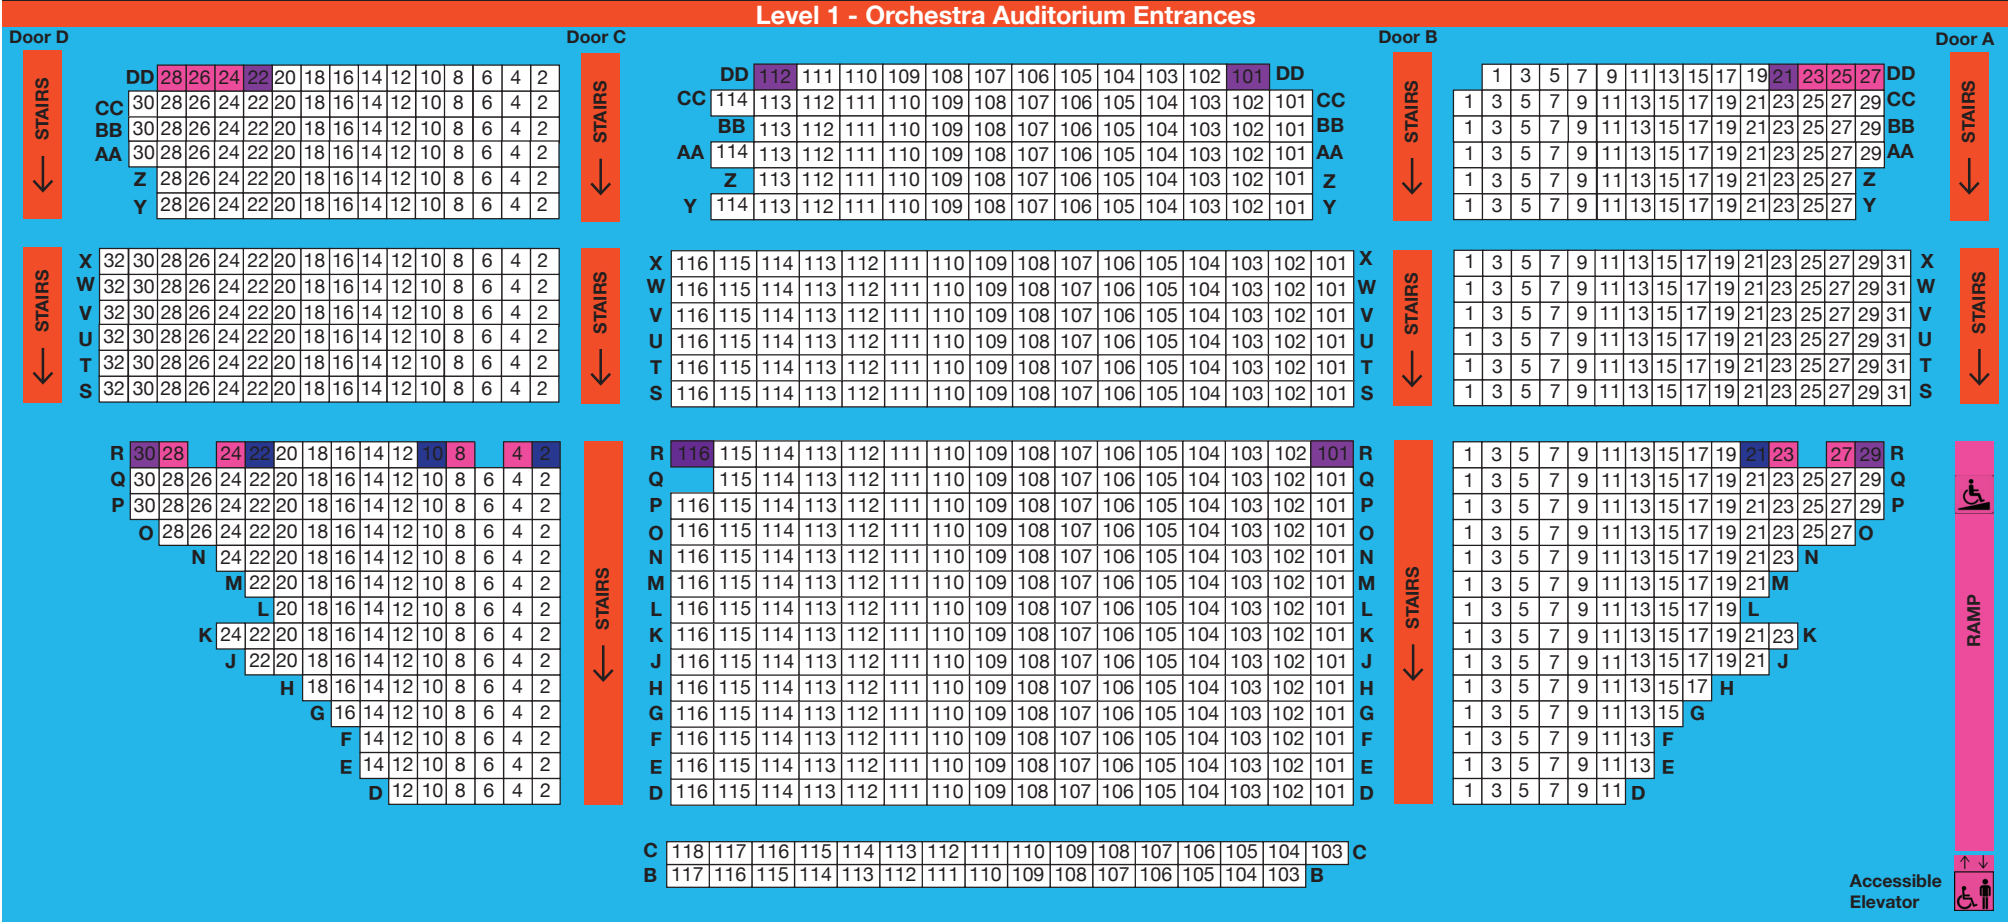

Row	Stair steps from Upper Balcony Auditorium Entrances
K	3 up
J	N/A
H	3 down
G	6 down
F	9 down
E	12 down
D	15 down

Row	Stair steps from Lower Balcony Auditorium Entrances
C	9 up, 3 down
B	9 up, 6 down
A	N/A

Row	Stair steps from Orchestra Auditorium Entrances
DD	N/A
CC	3 down
BB	6 down
AA	9 down
Z	12 down
Y	15 down
X	18 down
W	21 down
V	24 down
U	27 down
T	30 down
S	33 down
R	35 down
Q	36 down
P	37 down
O	38 down
N	39 down
M	40 down
L	41 down
K	42 down
J	43 down
H	44 down
G	45 down
F	46 down
E	47 down
D	48 down
C	48 down
B	48 down

- Swing arm seats
- Wheelchair accessible seats
- Companion seats

**ORCHESTRA**  
**STAGE**